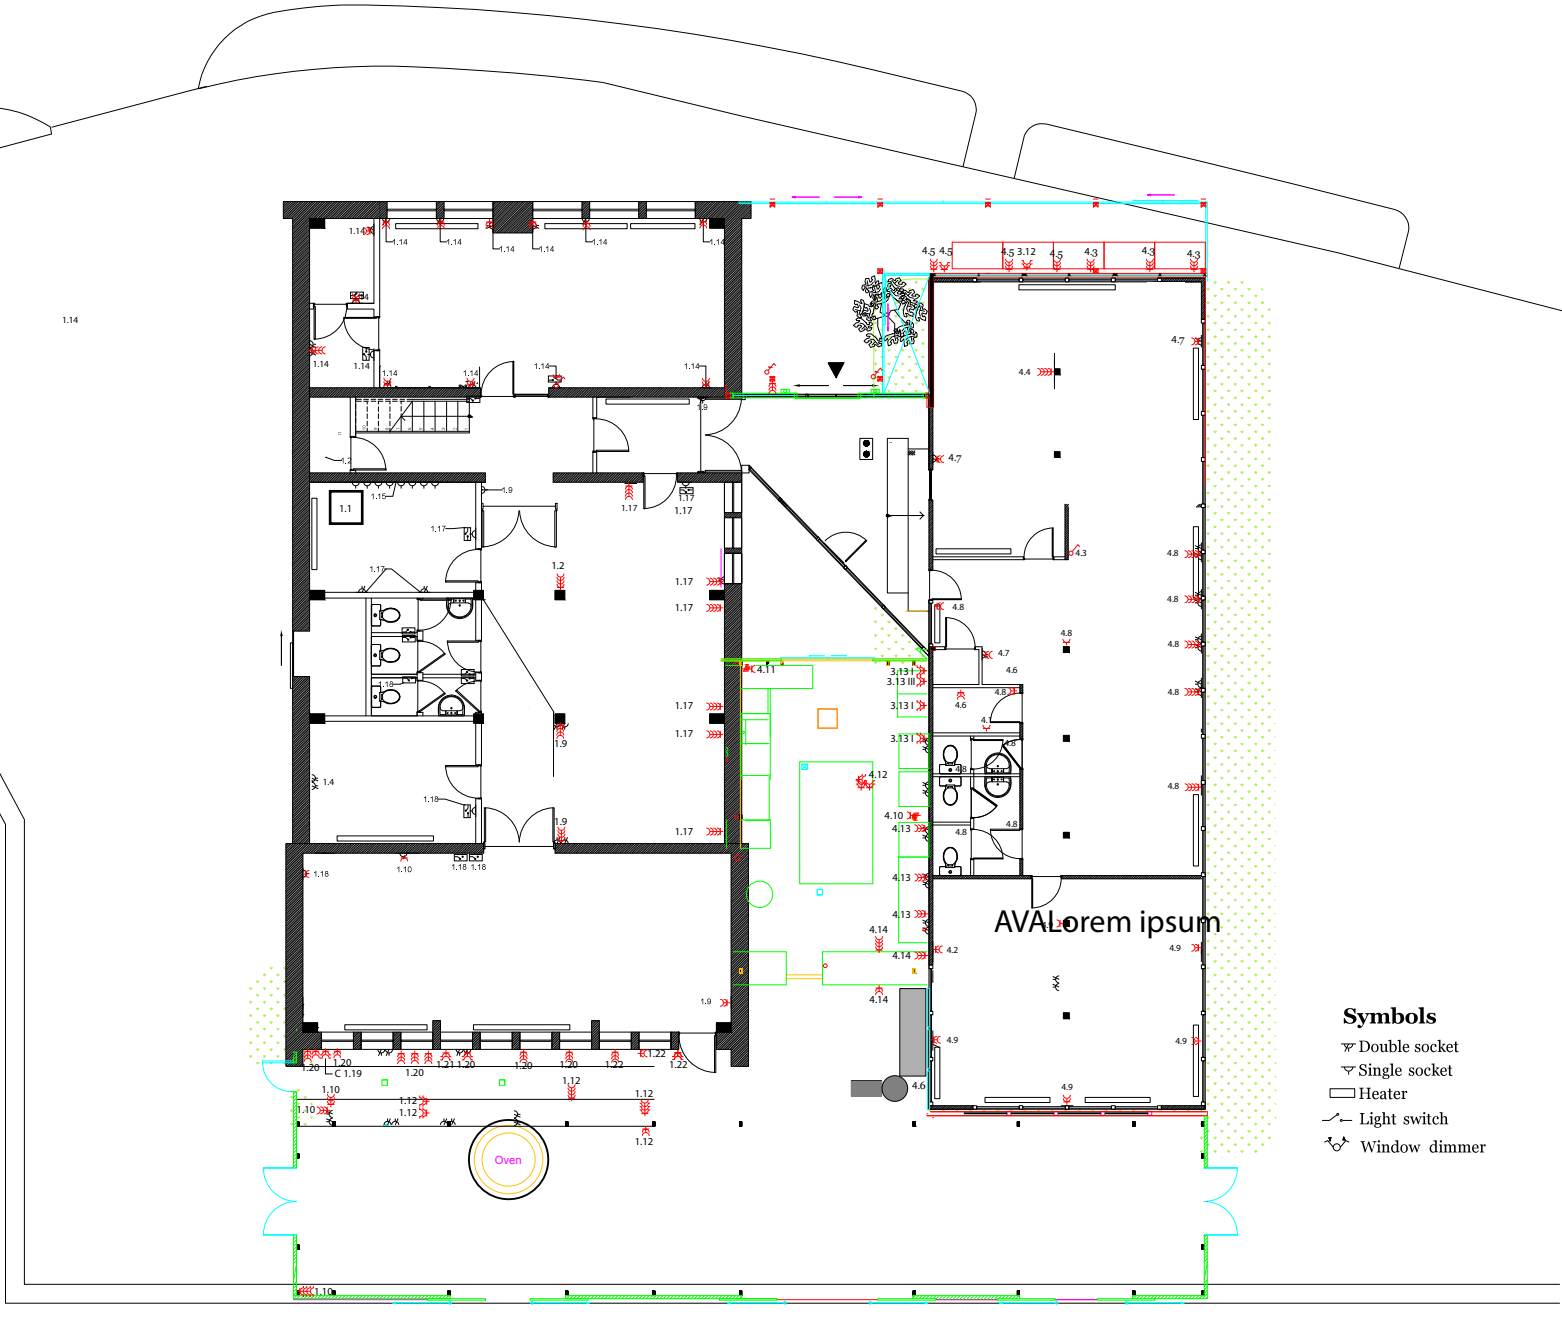

24
22
20
18
16
14
12
10
8
6
4
2
0
0
1
2
3
4
5
6
7
8
9
10
11
12

Mediamatic
Dijksgracht, 6
1019 BS Amsterdam

page nr. **01**

Sockets plan of Main
Building and Portacabin

Scale
1:200

Drawn by
Ni Nan edited by Saro

Date
22-03-2017

- Symbols**
- ⌘ Double socket
 - ▽ Single socket
 - Heater
 - ⌋ Light switch
 - ⌚ Window dimmer

C = Coffeemachine